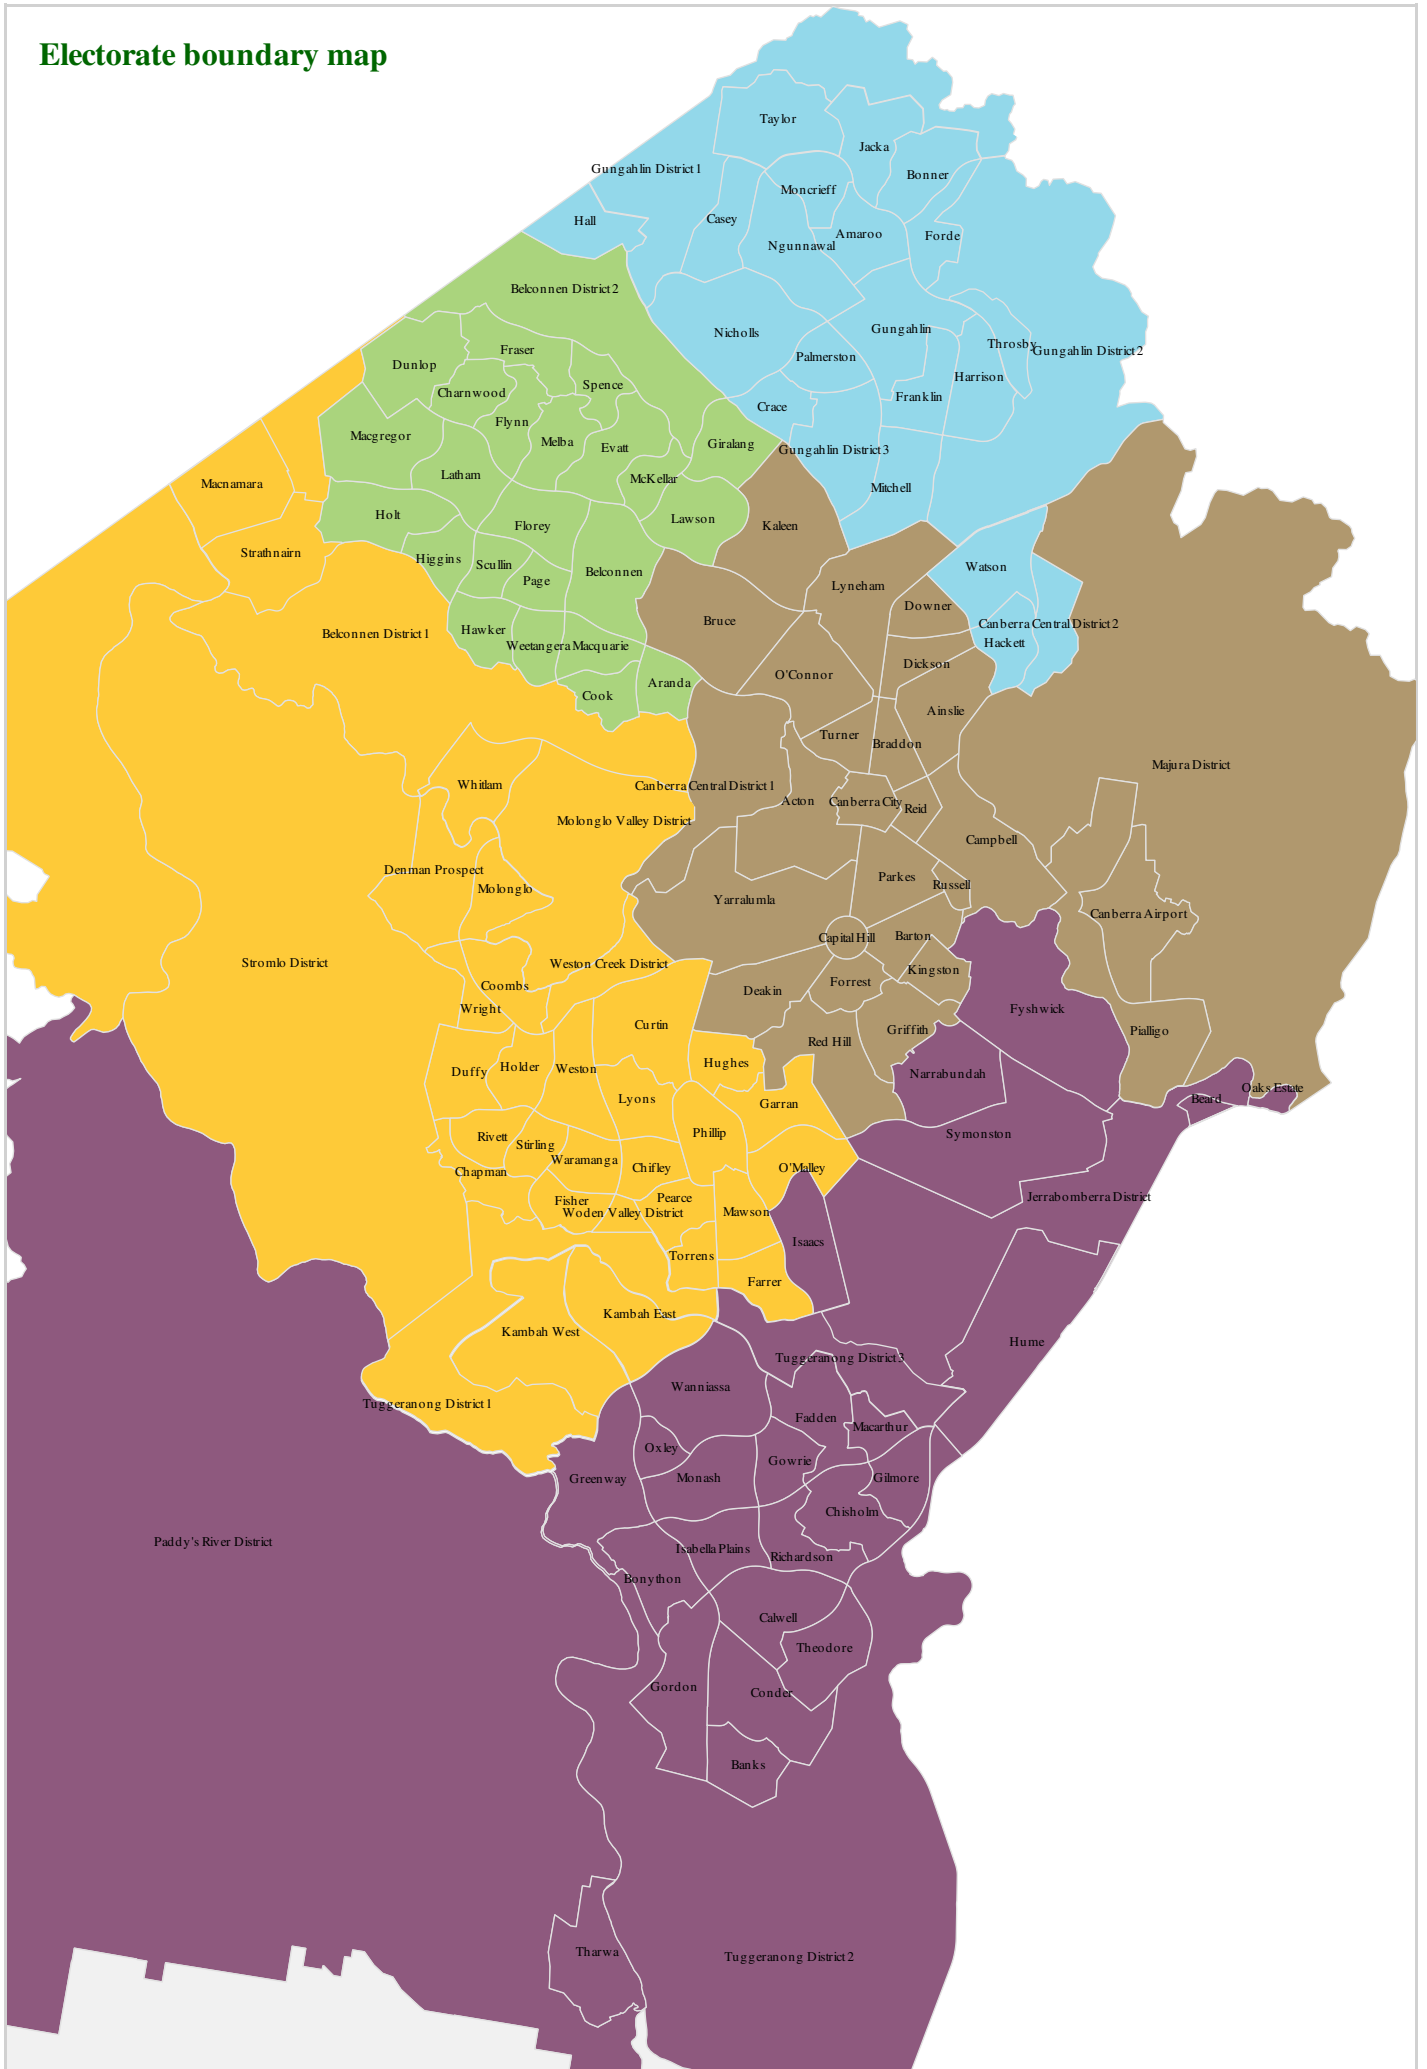

Electoral boundaries submission

Submission details

Submission name: Baz2

Submitted by: Barry Coyles

Electoral boundaries

Electorate 1

Current: 93.64% Projected: 99.98%

Electorate 2

Current: 103.07% Projected: 99.54%

Electorate 3

Current: 100.78% Projected: 100.72%

Electorate 4

Current: 105.03% Projected: 99.91%

Electorate 5

Current: 97.46% Projected: 99.85%

Electorate boundary map

Electorate summary

Electorate 1

Amaroo Enrolled: 3927, Projected: 4029
Canberra Central District 2 Enrolled: 0, Projected: 0
Crace Enrolled: 2897, Projected: 3611
Franklin Enrolled: 3838, Projected: 4570
Gungahlin District 1 Enrolled: 0, Projected: 0
Gungahlin District 3 Enrolled: 0, Projected: 0
Hall Enrolled: 240, Projected: 239
Jacka Enrolled: 369, Projected: 439
Moncrieff Enrolled: 1483, Projected: 1608
Nicholls Enrolled: 5134, Projected: 5156
Taylor Enrolled: 4, Projected: 1115
Watson Enrolled: 4134, Projected: 4160