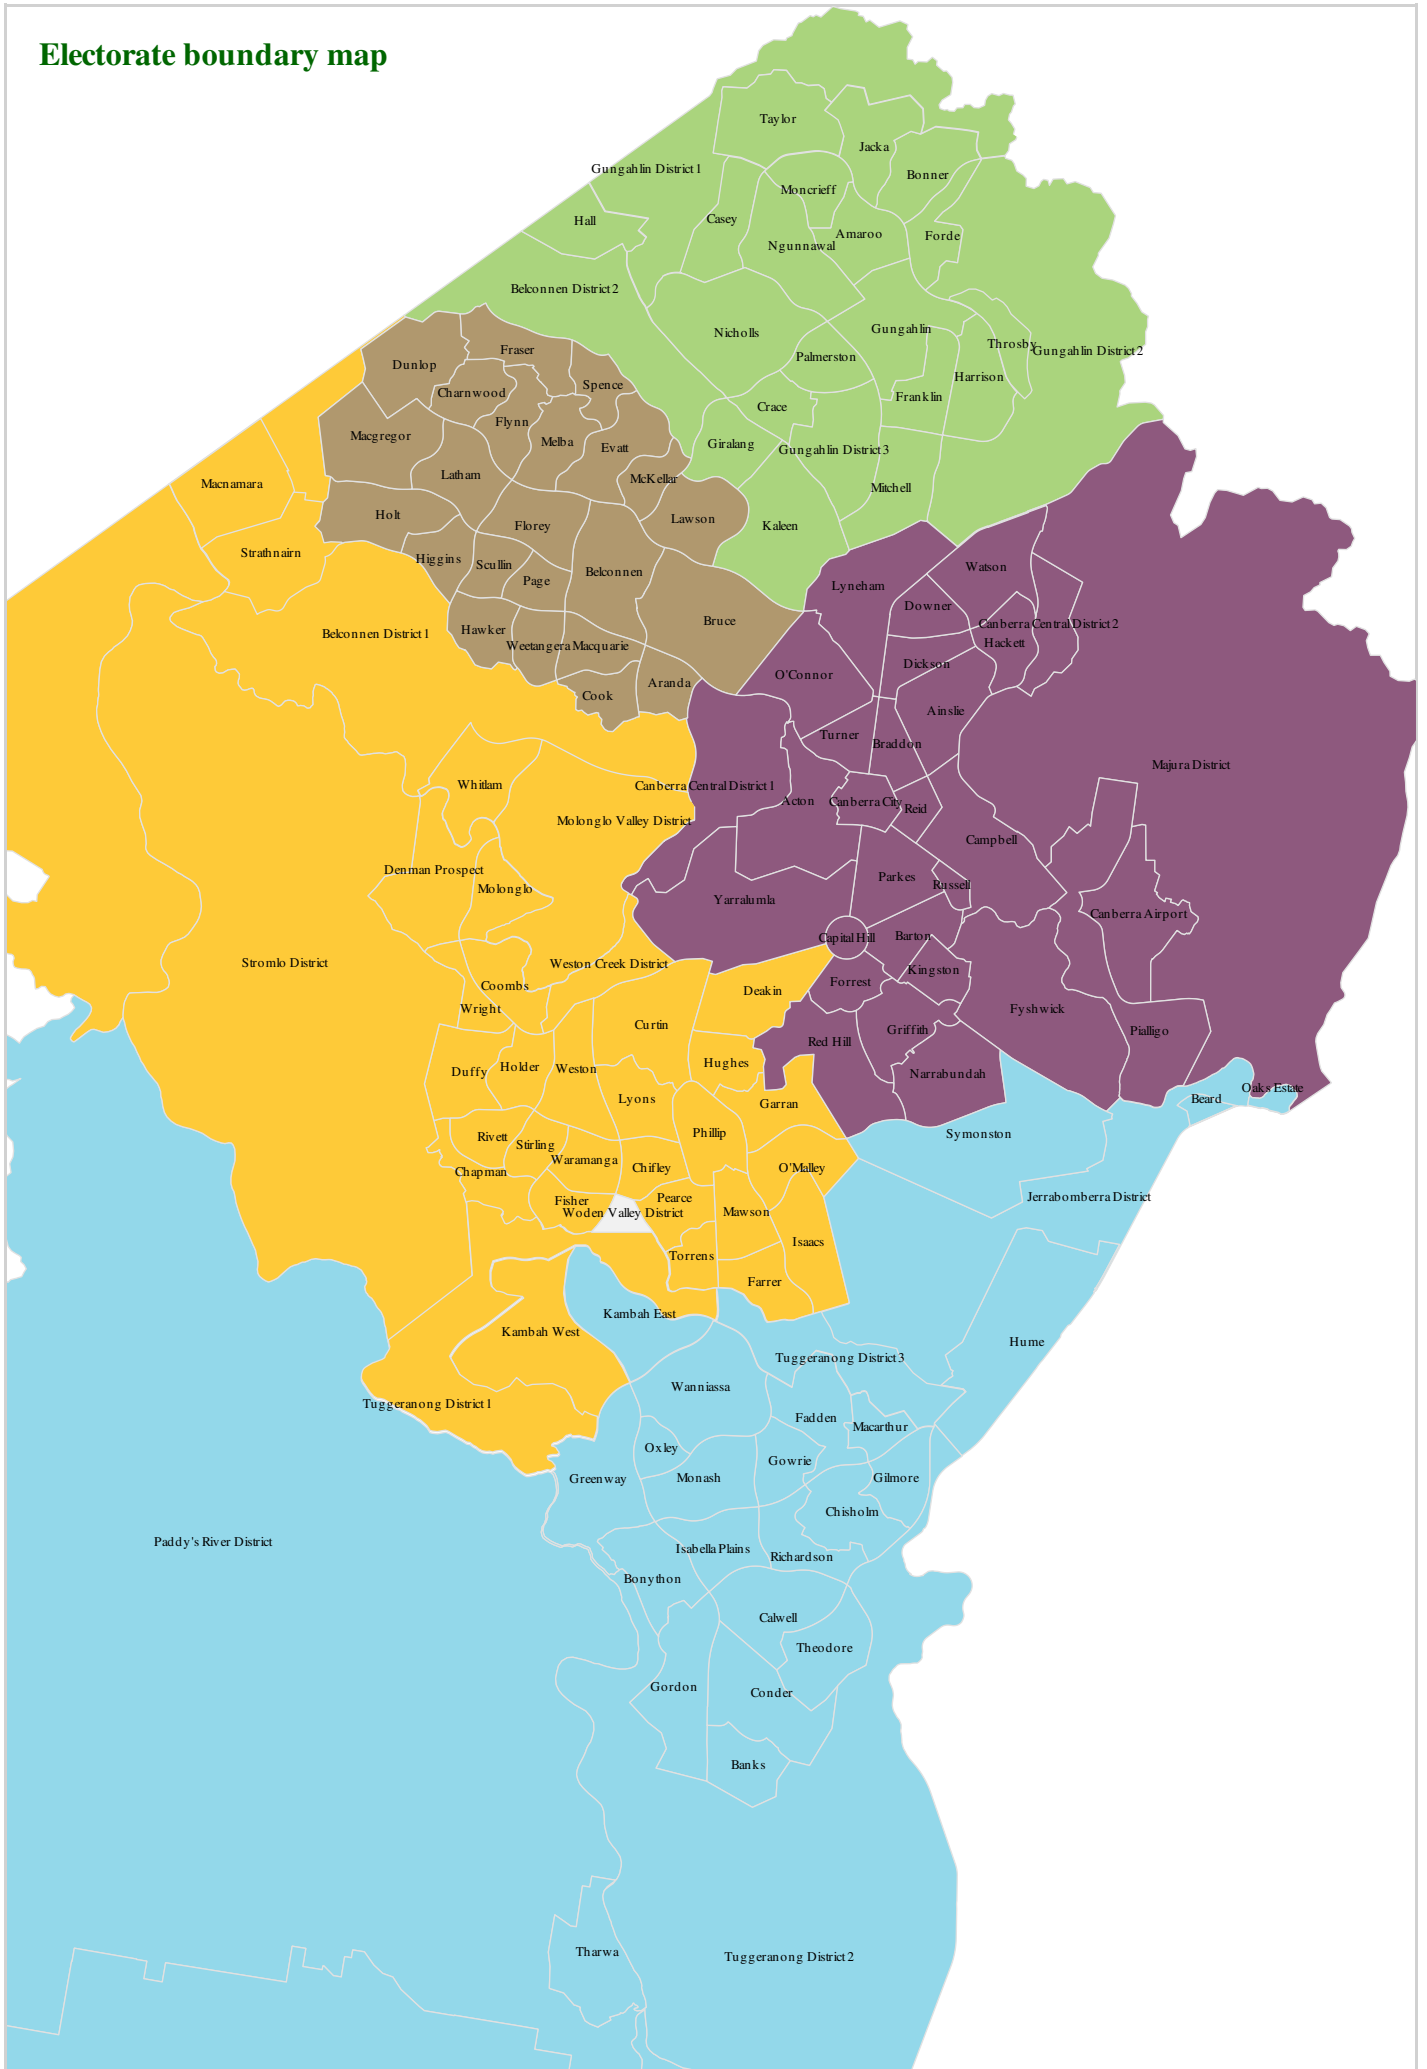

Electoral boundaries submission

Submission details

Submission name: Cool Runnings

Submitted by: Alex Adkins

Electoralates

Electorate 1

Current: 102.91% Projected: 97.60%

Electorate 2

Current: 96.33% Projected: 102.40%

Electorate 3

Current: 106.06% Projected: 102.73%

Electorate 4

Current: 98.54% Projected: 98.39%

Electorate 5

Current: 96.16% Projected: 98.88%

Electorate boundary map

Electorate summary

Electorate 1

Banks Enrolled: 3605, Projected: 3579
Bonython Enrolled: 2850, Projected: 2763
Chisholm Enrolled: 3912, Projected: 3892
Fadden Enrolled: 2388, Projected: 2198
Gordon Enrolled: 5949, Projected: 5883
Greenway Enrolled: 1811, Projected: 1942
Isabella Plains Enrolled: 3200, Projected: 3189
Kambah East Enrolled: 4999, Projected: 4824
Monash Enrolled: 4219, Projected: 4111
Oxley Enrolled: 1325, Projected: 1279
Richardson Enrolled: 2246, Projected: 2198
Tennent District Enrolled: 8, Projected: 8
Theodore Enrolled: 2826, Projected: 2798
Tuggeranong District 3 Enrolled: 0, Projected: 0